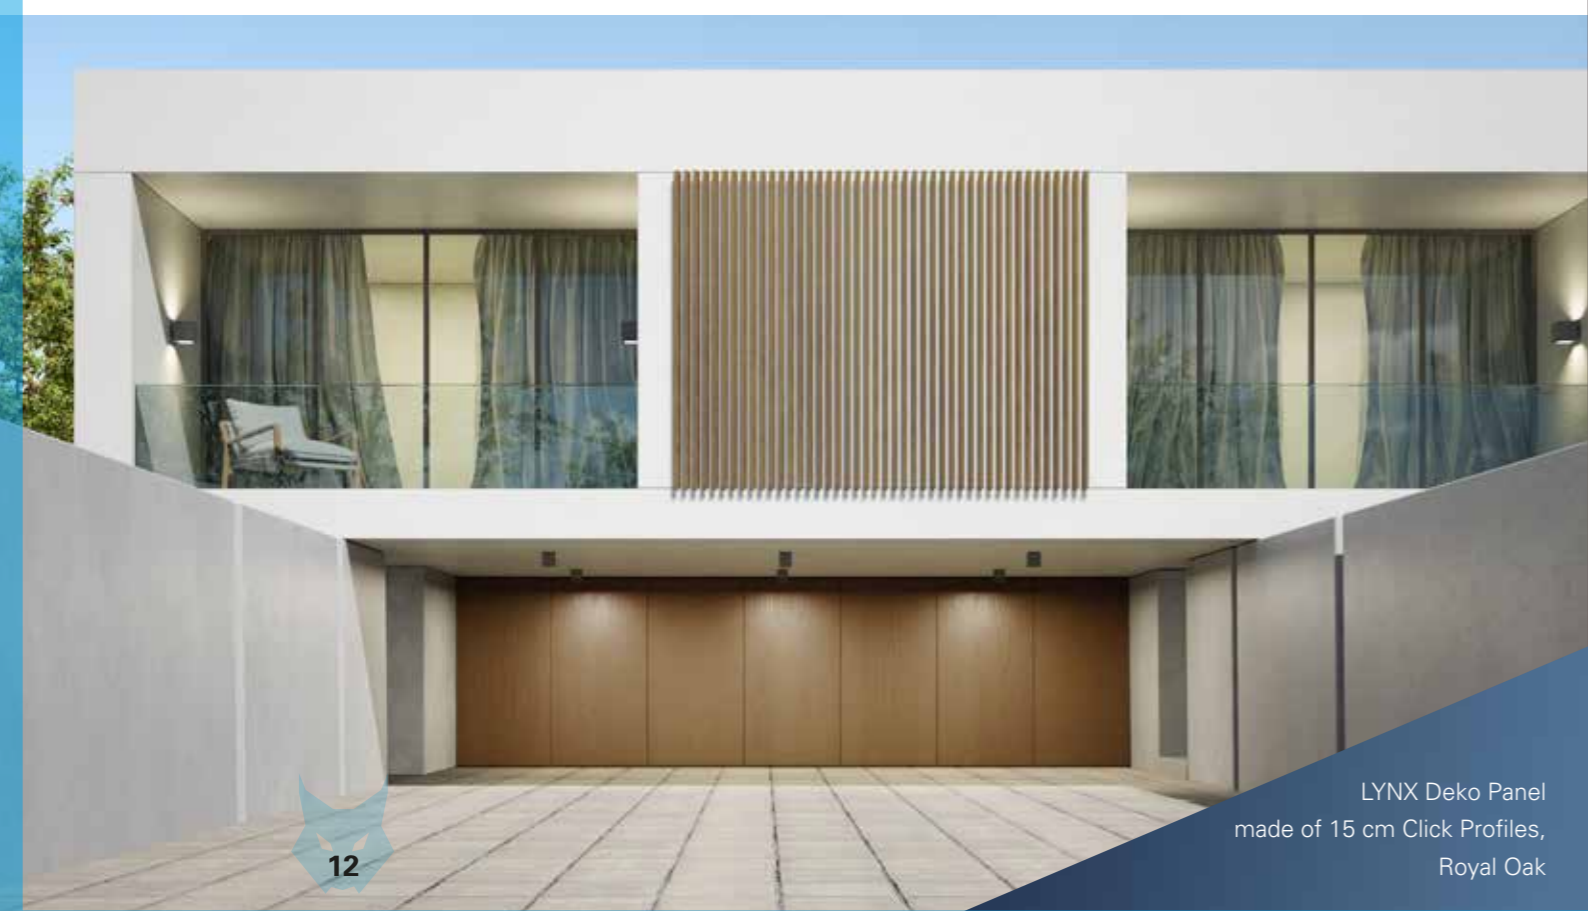

LYNX Deko Panel
made of 15 cm Click Profiles,
Royal Oak