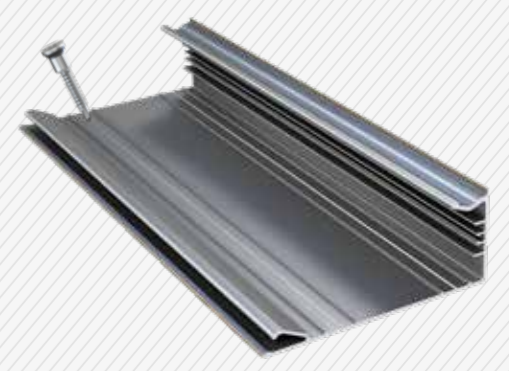

Elegant Look and Feel

The high flexibility of our foils prevents shrinking and associated cracking. Thanks to the deep embossing of the surface, our panels also tactically convey the impression of wood. This is what makes our products so attractive for use in interior spaces.

You can also try out our LYNX color selector at www.lynx-designs.com/color1

The LYNX Click Profile System

consists of two precisely manufactured, mirror-like aluminum shells. The first half is screwed directly to the substructure at the designated grooves (optionally on the wide or narrow sides). Then, the second shell is simply mounted with a „click“, creating a perfect aluminum square channel. Whether it remains empty or is used as an installation channel for electricity, water, or other supply lines is left to your imagination.