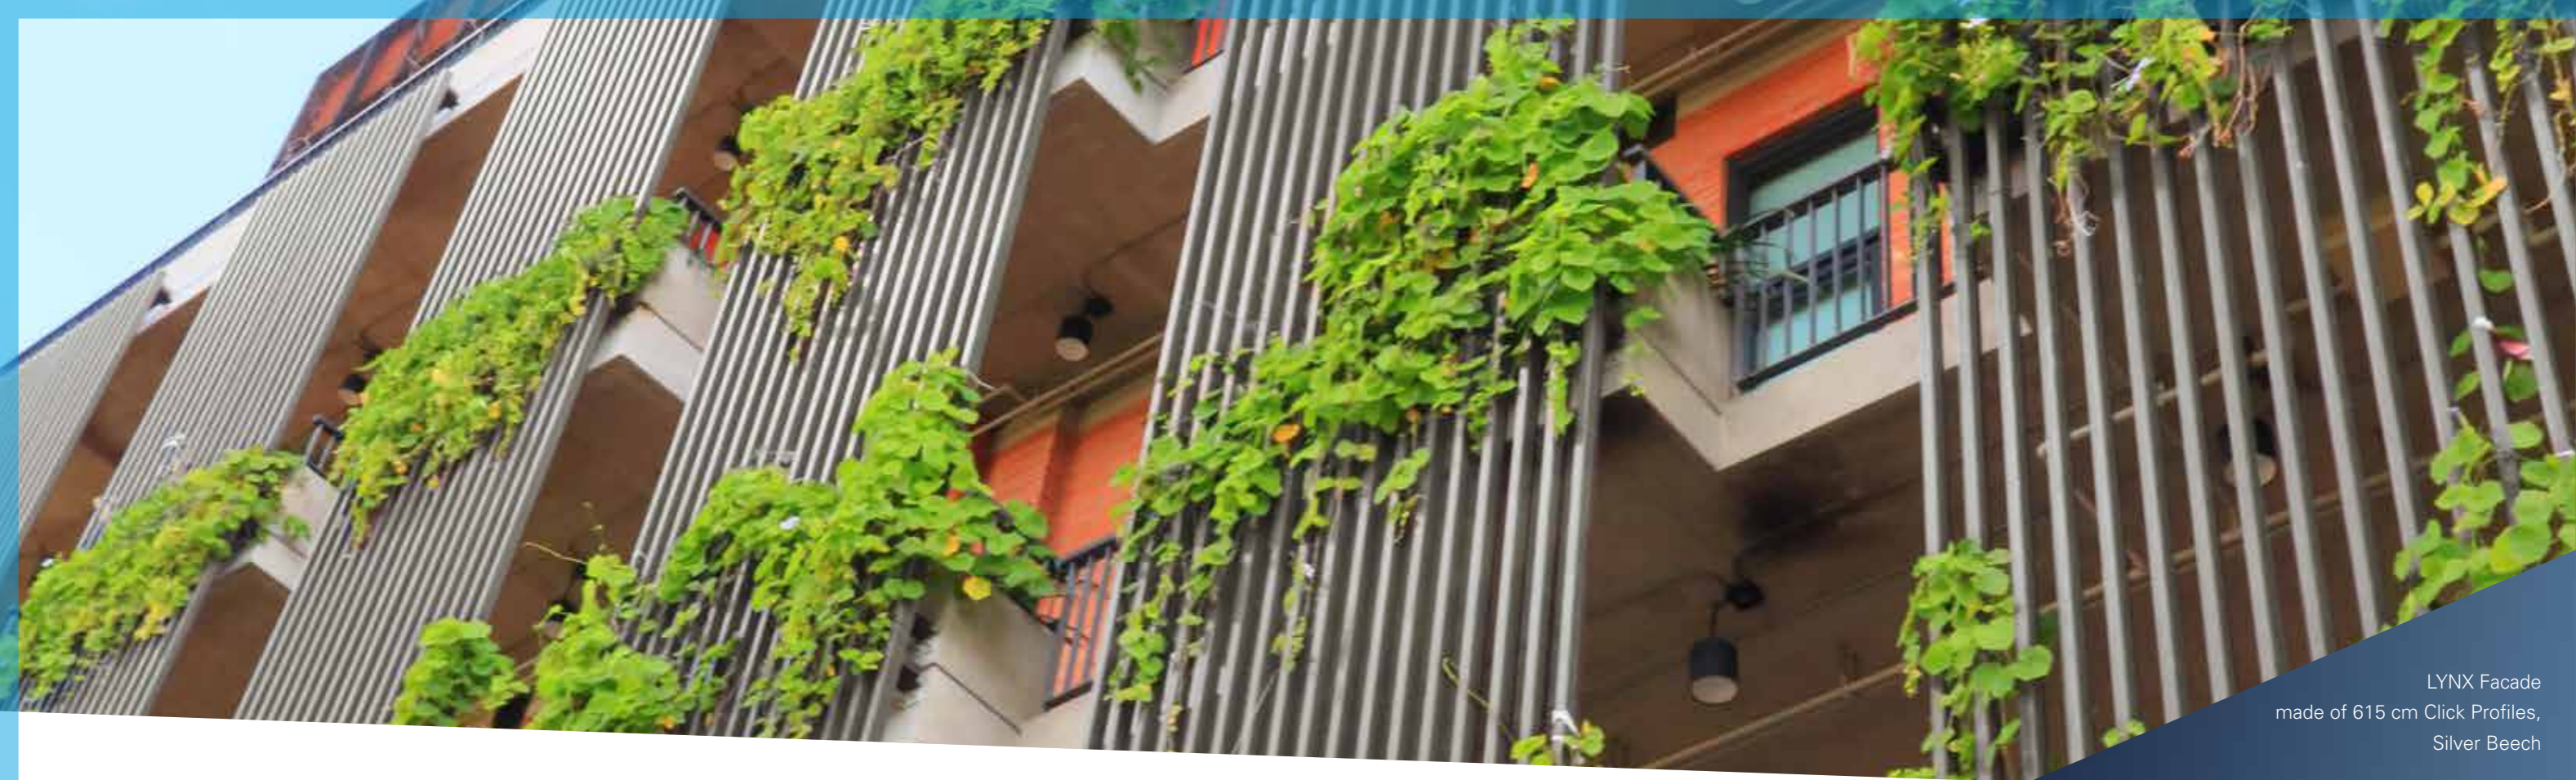

LYNX Click Profile References

A Different Kind of Facade

The flexible facade solution: With LYNX's Click Profiles, building design is nearly limitless. This sophisticated facade system not only offers

functional and optical diversity that accommodates individual building ideas but also easy installation. Naturally, this applies to interiors as well.