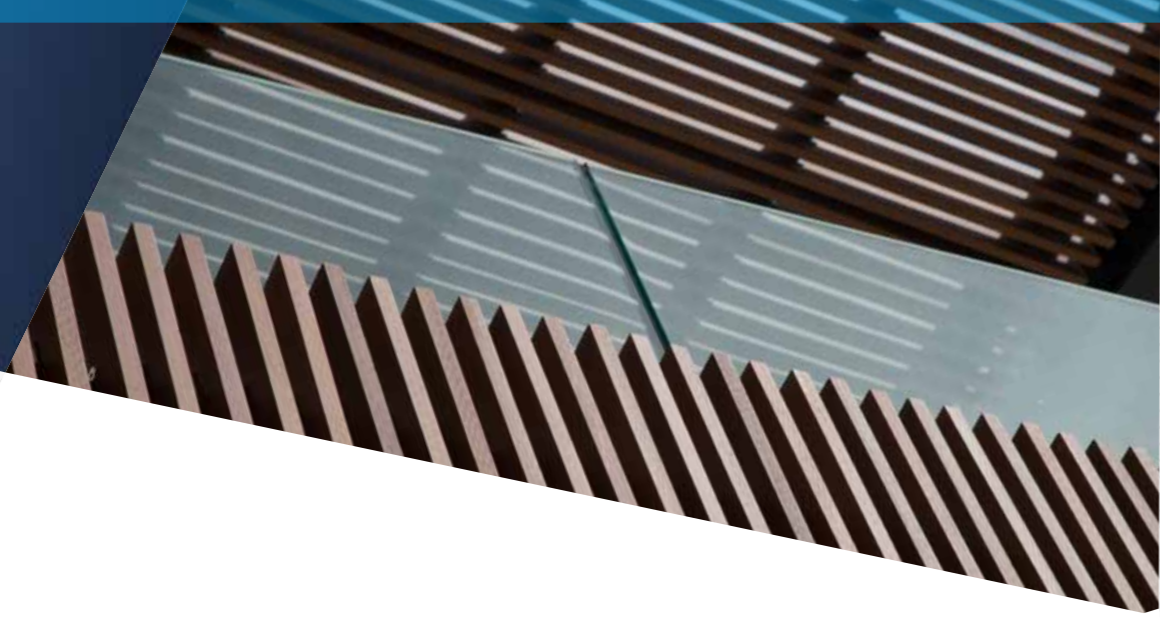

The LYNX Click Profile System

consists of two precisely manufactured, mirror-like aluminum shells. The first half is screwed directly to the substructure at the designated grooves (optionally on the wide or narrow sides). Then, the second shell is simply mounted with a „click“, creating a perfect aluminum square channel. Whether it remains empty or is used as an installation channel for electricity, water, or other supply lines is left to your imagination.