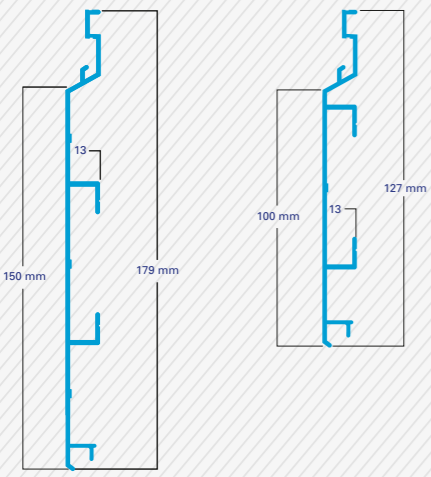

LYNX Wallscreen
made of 10 cm Click Profiles,
Ruby Pine

LYNX Wallscreen
Indoor,
made of 6" Click Profiles, Royal Oak

The LYNX SIDING

Due to the high-precision manufacturing of our profiles, the LYNX sidings click into place with absolute accuracy. The clever tongue-and-groove connection always results in a reveal of 4 mm. The installation of the profiles is carried out using a special stainless steel screw.