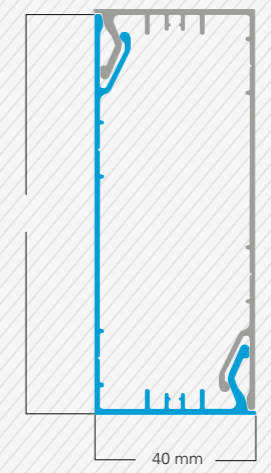

You can also try out our LYNX color selector at www.lynx-designs.com/color1

The LYNX Click Profile System

consists of two precisely manufactured, mirror-like aluminum shells. The first half is screwed directly to the substructure at the designated grooves (optionally on the wide or narrow sides). Then, the second shell is simply mounted with a „click“, creating a perfect aluminum square channel. Whether it remains empty or is used as an installation channel for electricity, water, or other supply lines is left to your imagination.

LYNX 4 x 15 cm CLICK PROFILE

LYNX 4 x 10 cm CLICK PROFILE

 <p>LYNXCC261201 4 x 15 cm Click Profile Alpine Ash (H x W x L) 40 x 150 x 3650 mm</p>	 <p>LYNXCC261202 4 x 15 cm Click Profile Royal Oak (H x W x L) 40 x 150 x 3650 mm</p>	 <p>LYNXCC261203 4 x 15 cm Click Profile Silver Beech (H x W x L) 40 x 150 x 3650 mm</p>
---	--	---